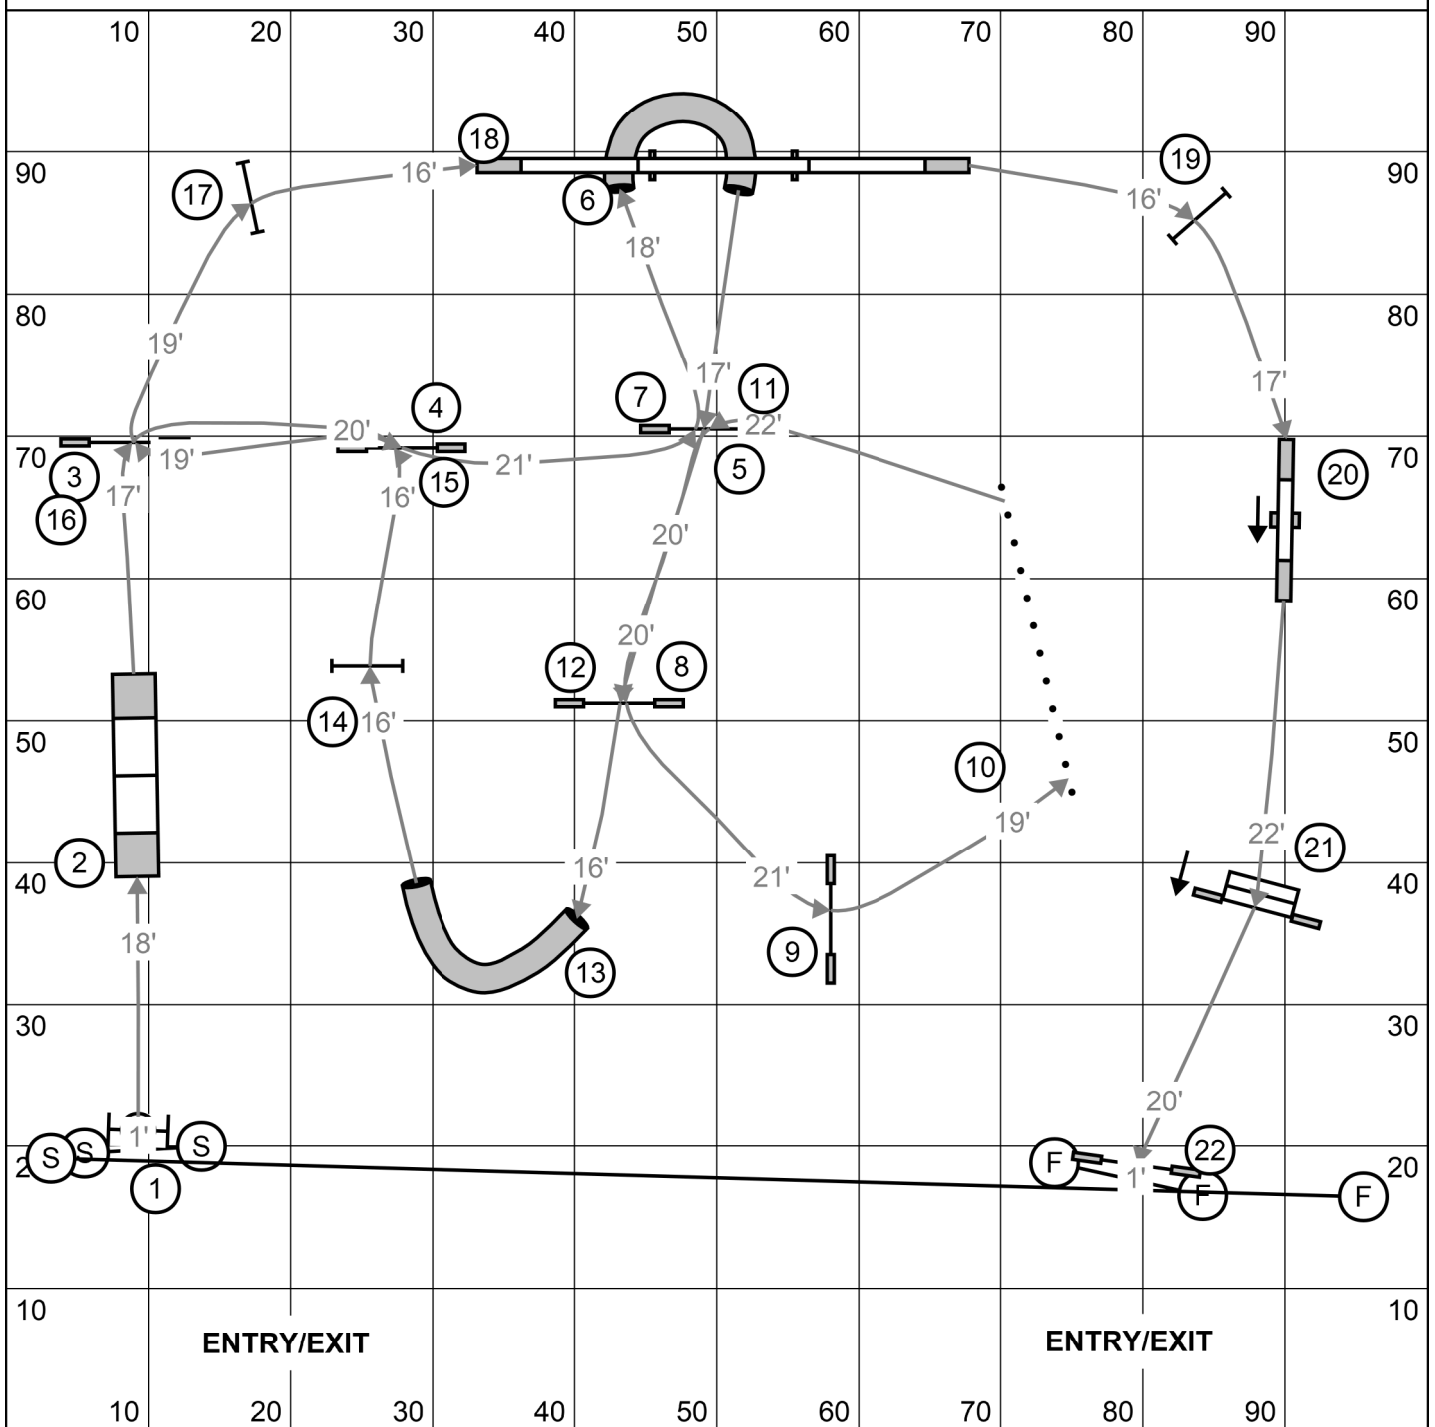

Standard 100 x 100

Designed and Judged: Francine Lalonde

Approx Yards: 175 Actual Yards: _____

Open: 3.15y/sec: 61 sec

Vet: 73 sec

Medium: 3.0y/sec: 64 Sec

Vet: 77 sec

Mini (Med +5): 69 sec

Vet: 83 sec