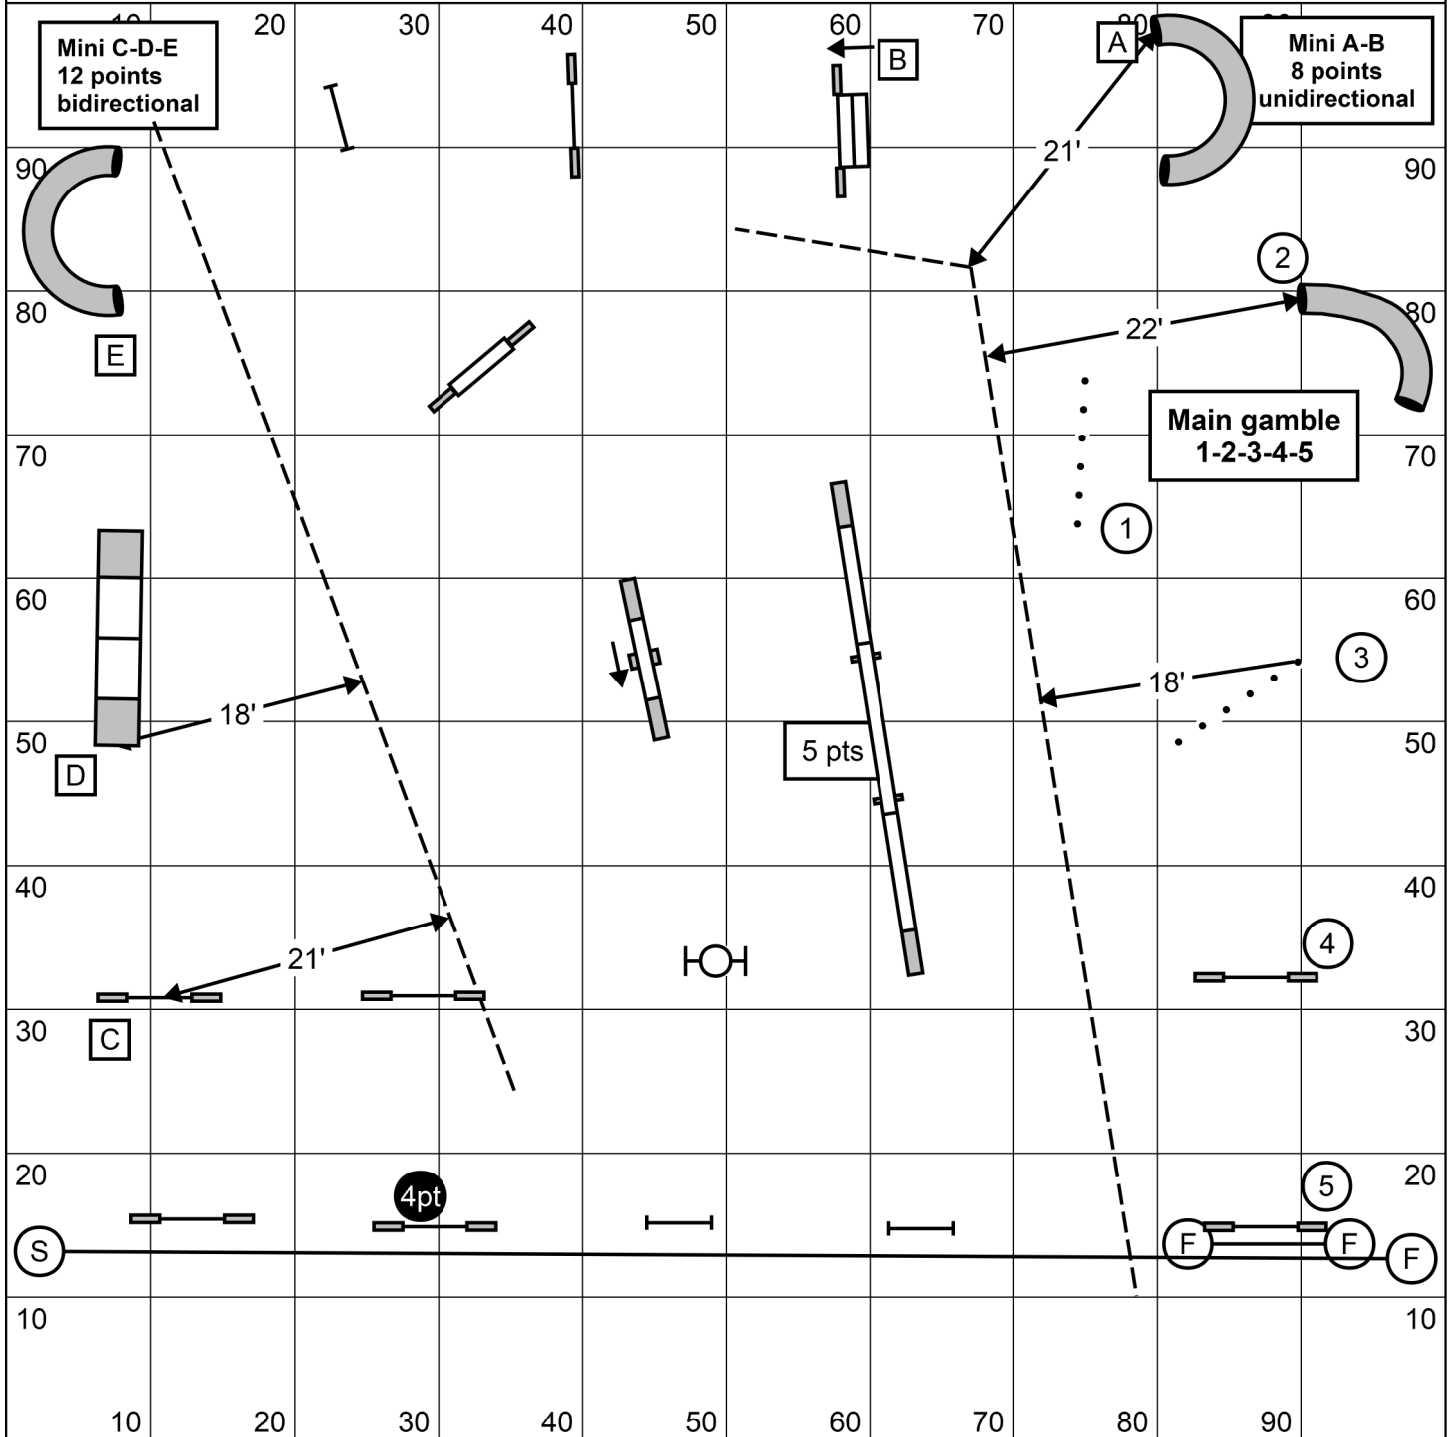

# Regionals Gamblers

**Designed and Judged by Claude Dionne.**

**Opening:** 40 sec.

**Closing:**

Open 21 sec

(Vets 25)

Medium 23 sec

(Vets 28)

Mini 25 sec

(Vets 30)