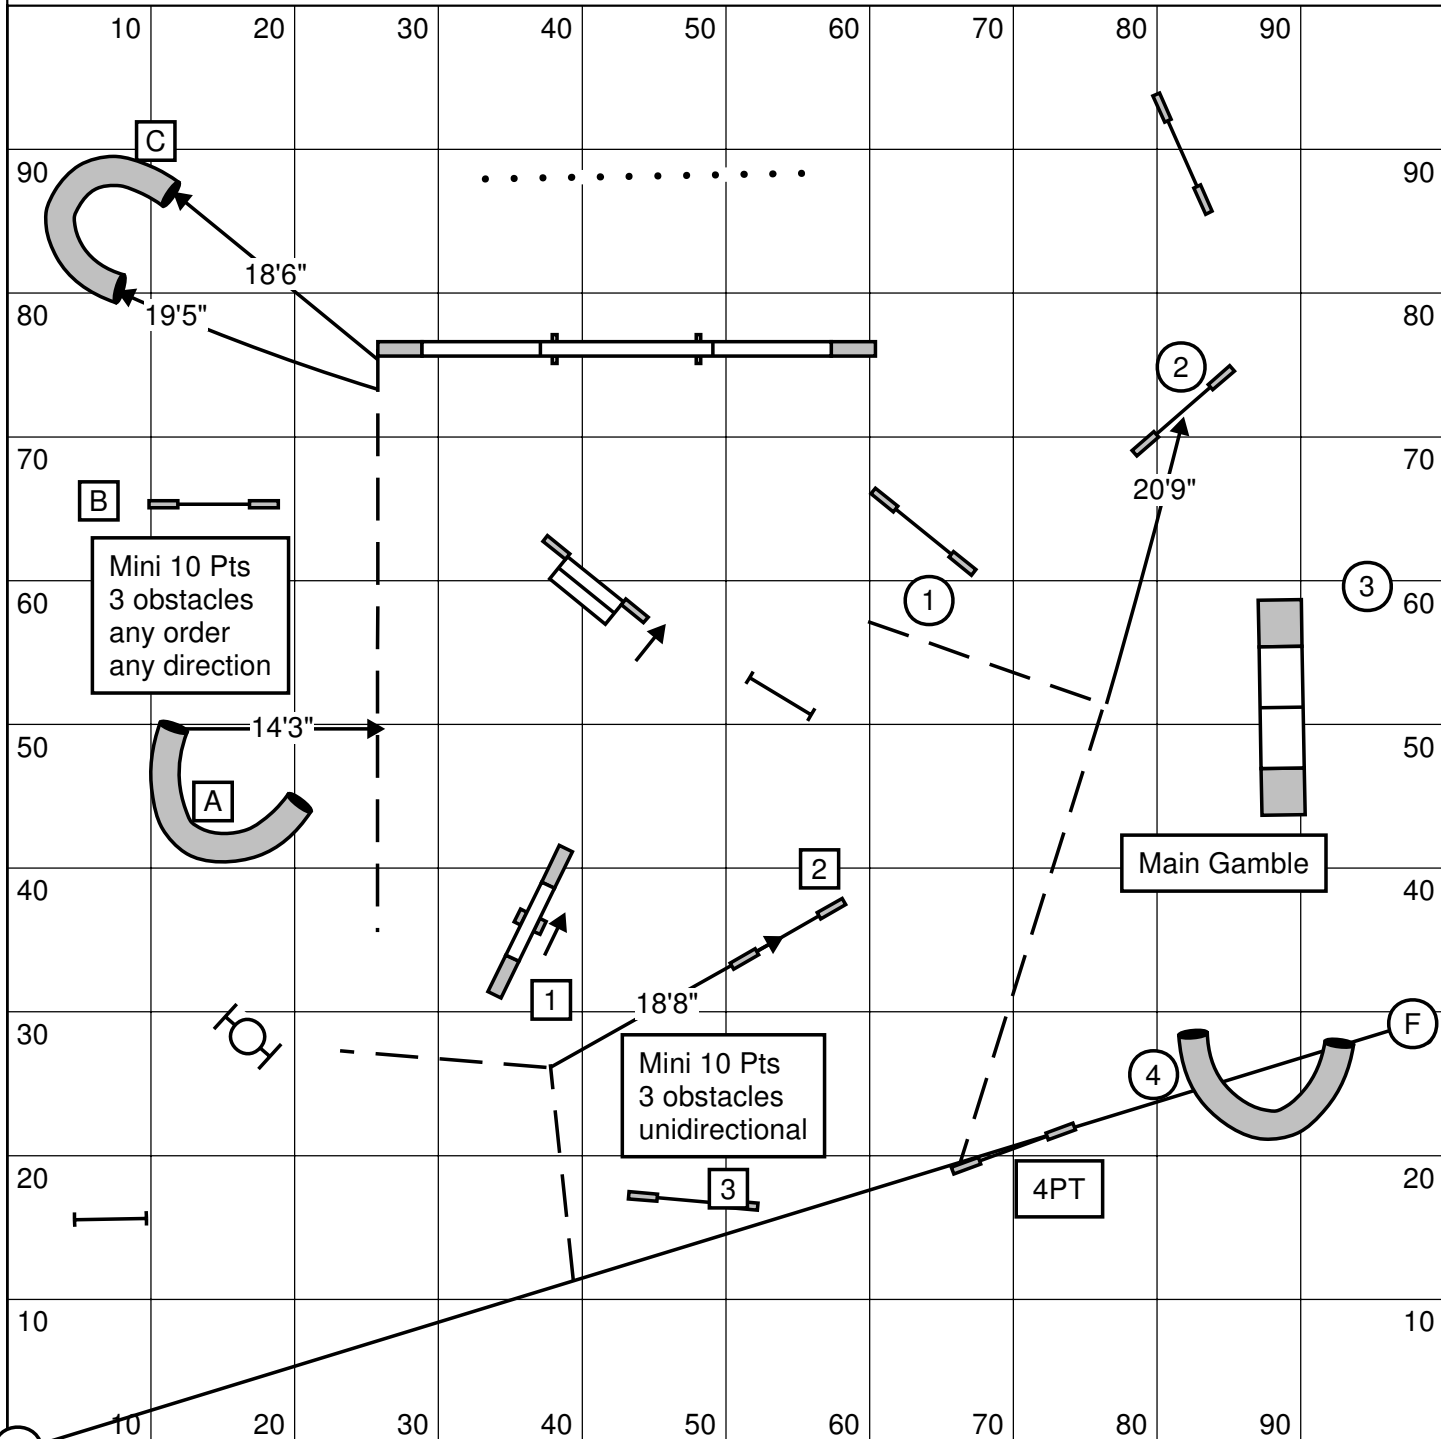

Trish Levesque-Regional Gamblers  
 Judged by:

Opening 40 Seconds  
 Closing: Open: 21 Sec  
 Mini: 25 Sec  
 Vet/JH Open: 25 Sec  
 Vet/JH Mini: 30 Sec