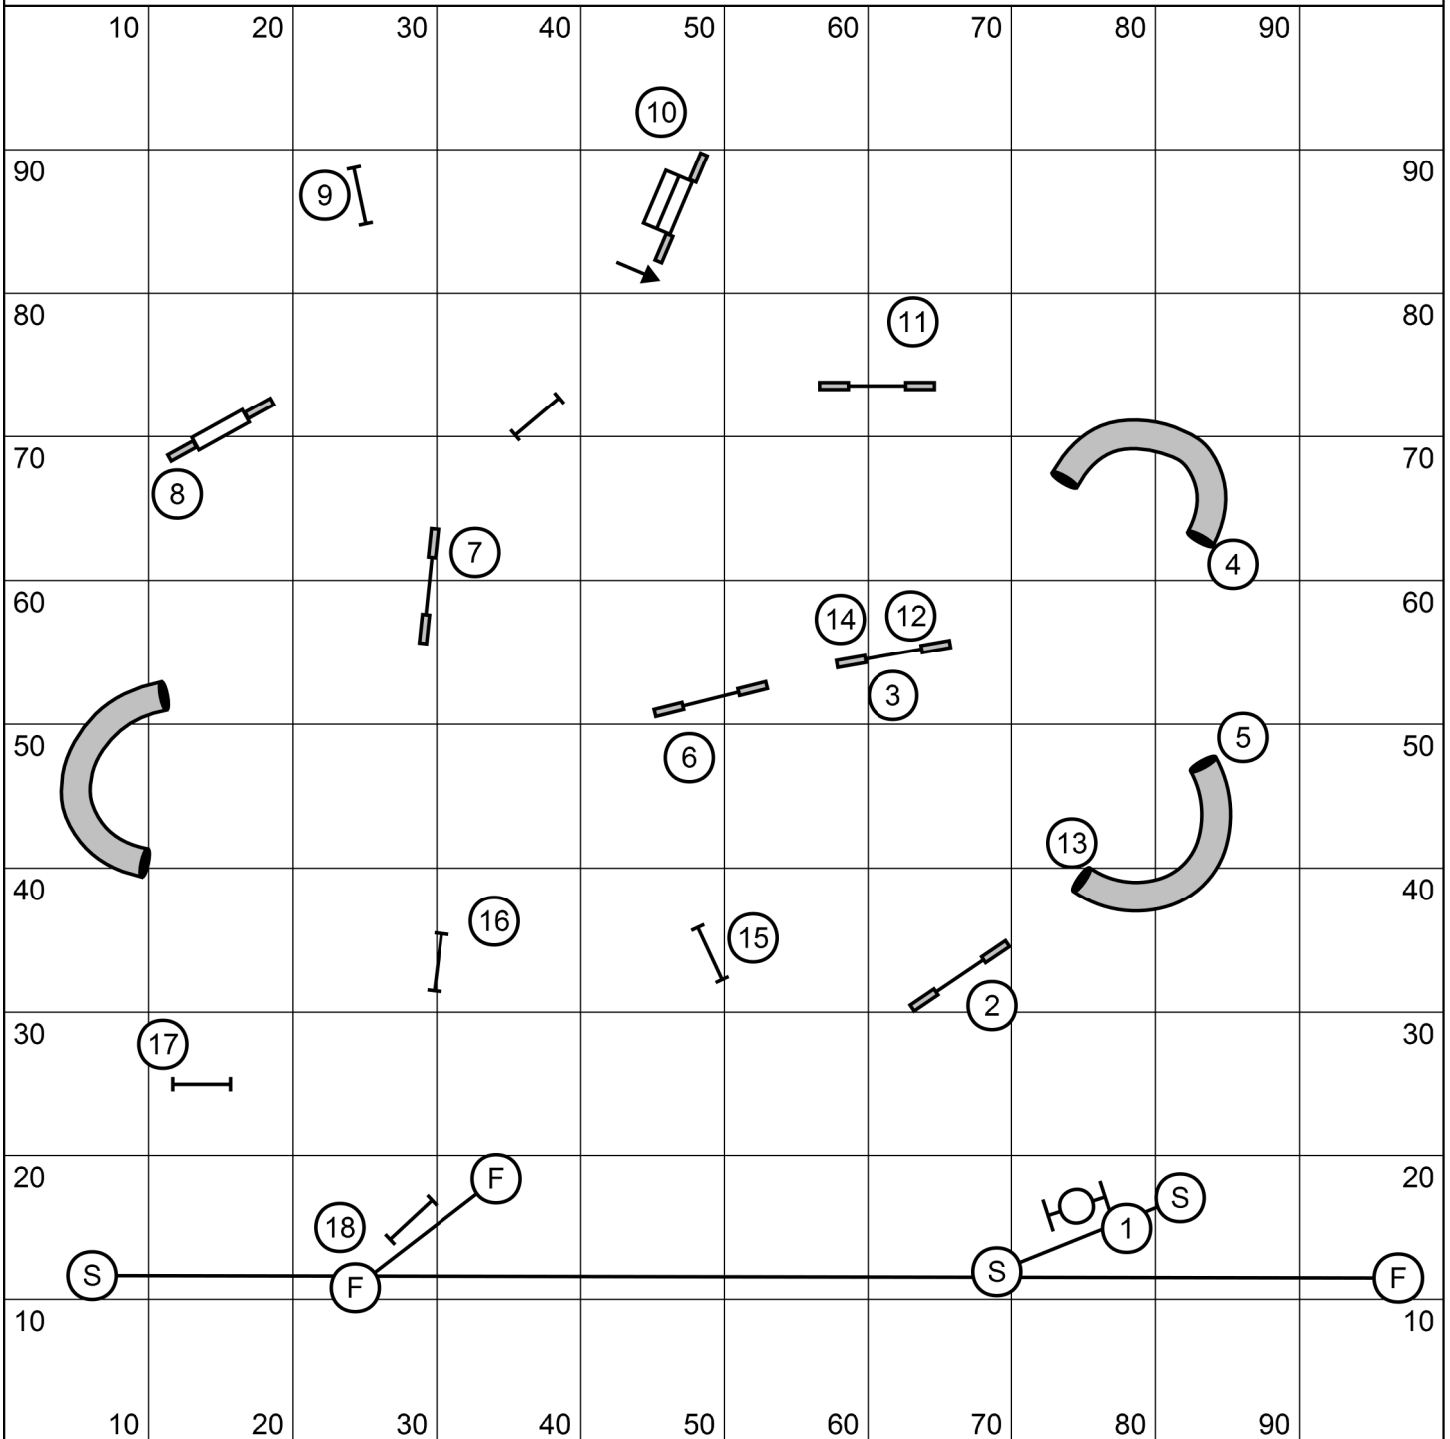

Regional - Sauter / Jumper

Dessiné par / Designed by: **Carole Côté**

___ Yards / Verges

MINI; 3.6 y/s; ___ sec. OPEN; 4.0 y/s; ___ sec.

aprox: 133y/v

VET; ___ sec.

VET; ___ sec.